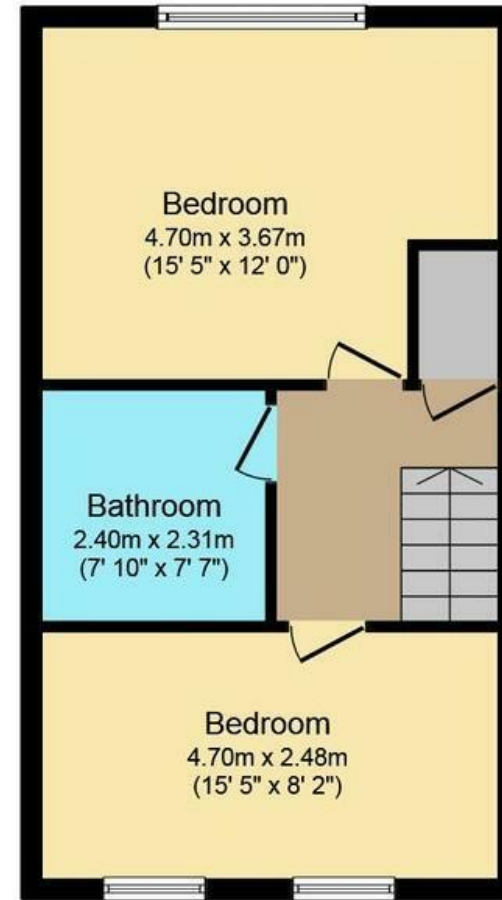

HARVEY & RYALL

Ground Floor

Floor area 41.0 sq. m. (441 sq. ft.) approx

First Floor

Floor area 41.0 sq. m. (441 sq. ft.) approx