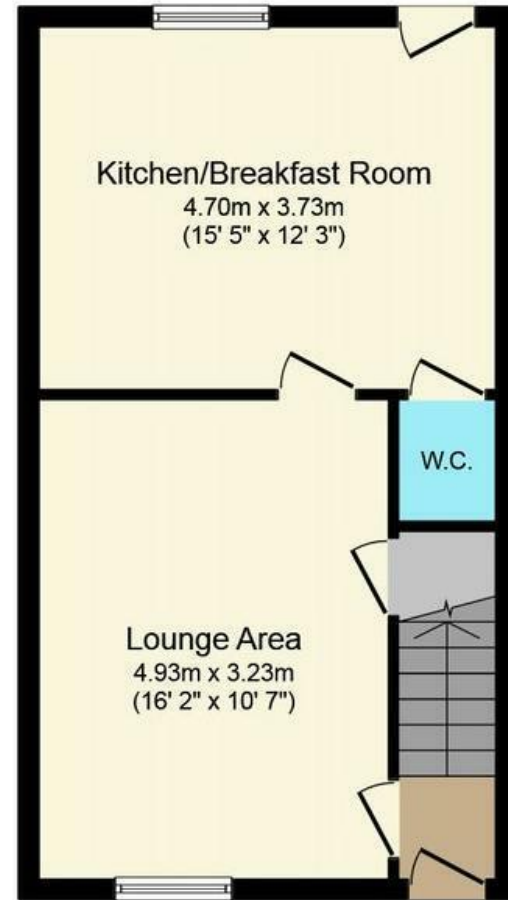

HARVEY & RYALL

Ground Floor

Floor area 41.0 sq. m. (441 sq. ft.) approx

First Floor

Floor area 41.0 sq. m. (441 sq. ft.) approx